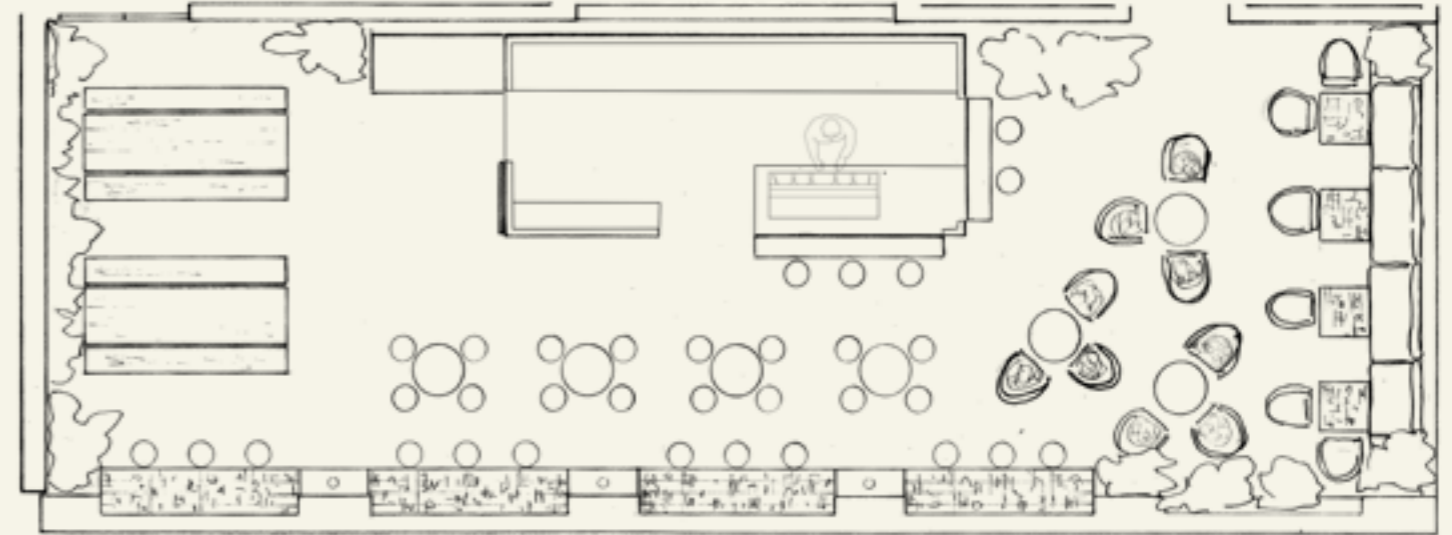

Chiringuito

BOARDROOM	U-SHAPE	CLASSROOM	THEATRE	BANQUET	COCKTAIL PARTY	SQFT
					50	2195 sqft

Rooftop

BOARDROOM	U-SHAPE	CLASSROOM	THEATRE	BANQUET	COCKTAIL PARTY	SQFT
					50	2195 sqft

Chiringuito

Equipo A/V